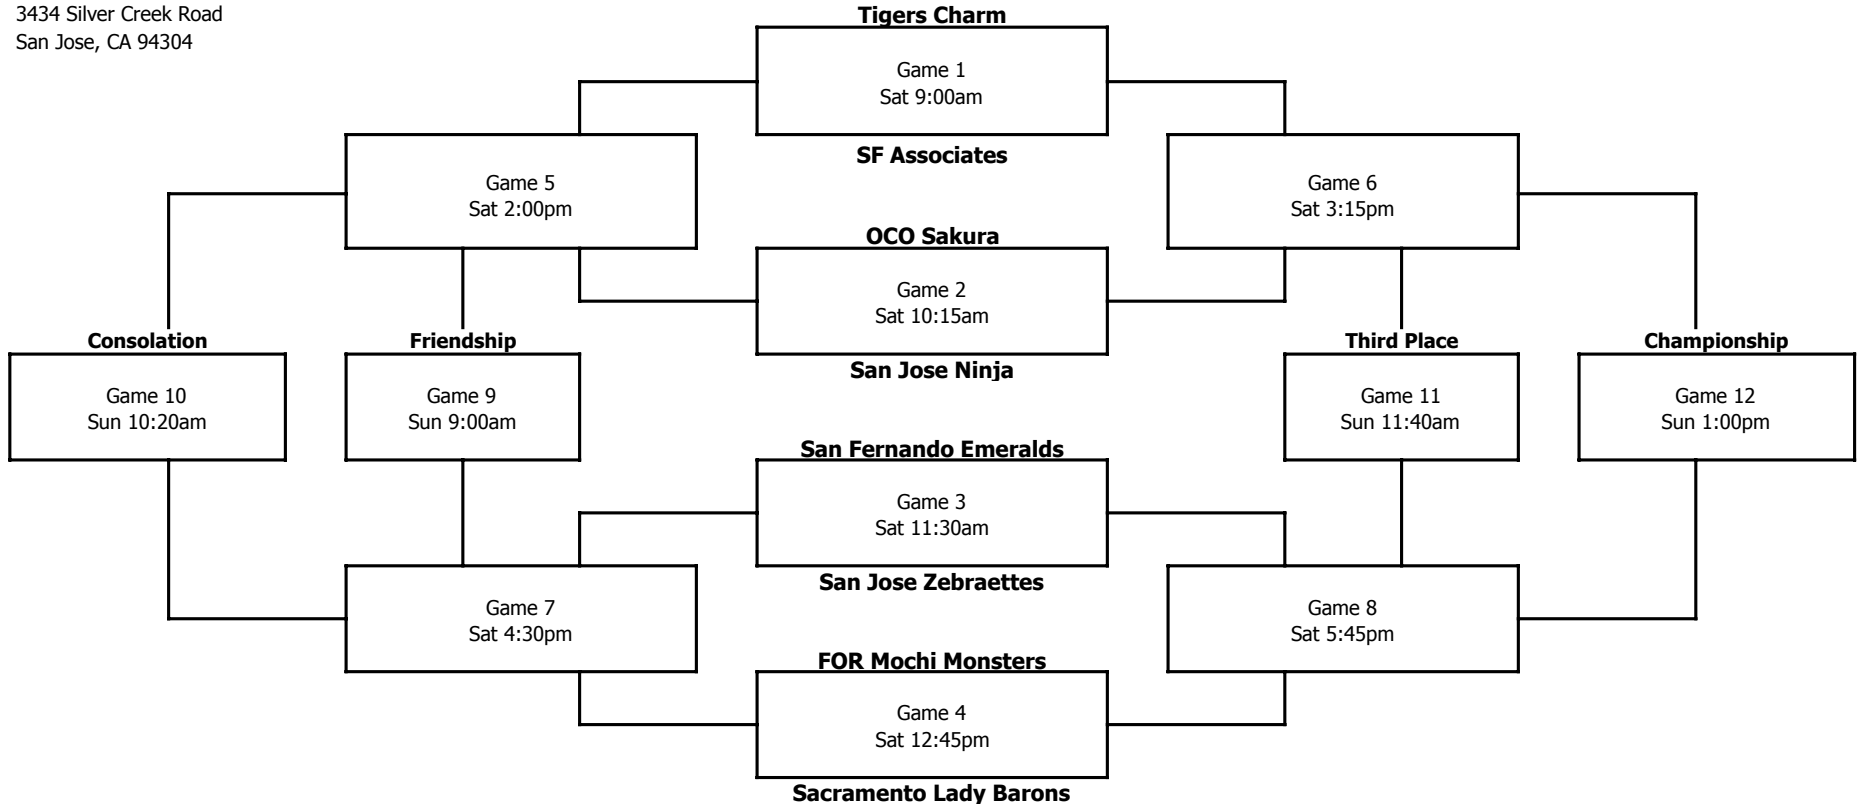

11th Grade Girls Division

Silver Creek High School
3434 Silver Creek Road
San Jose, CA 94304

Bottom of bracket is home team and wears white

Ninjas are always home and wear black