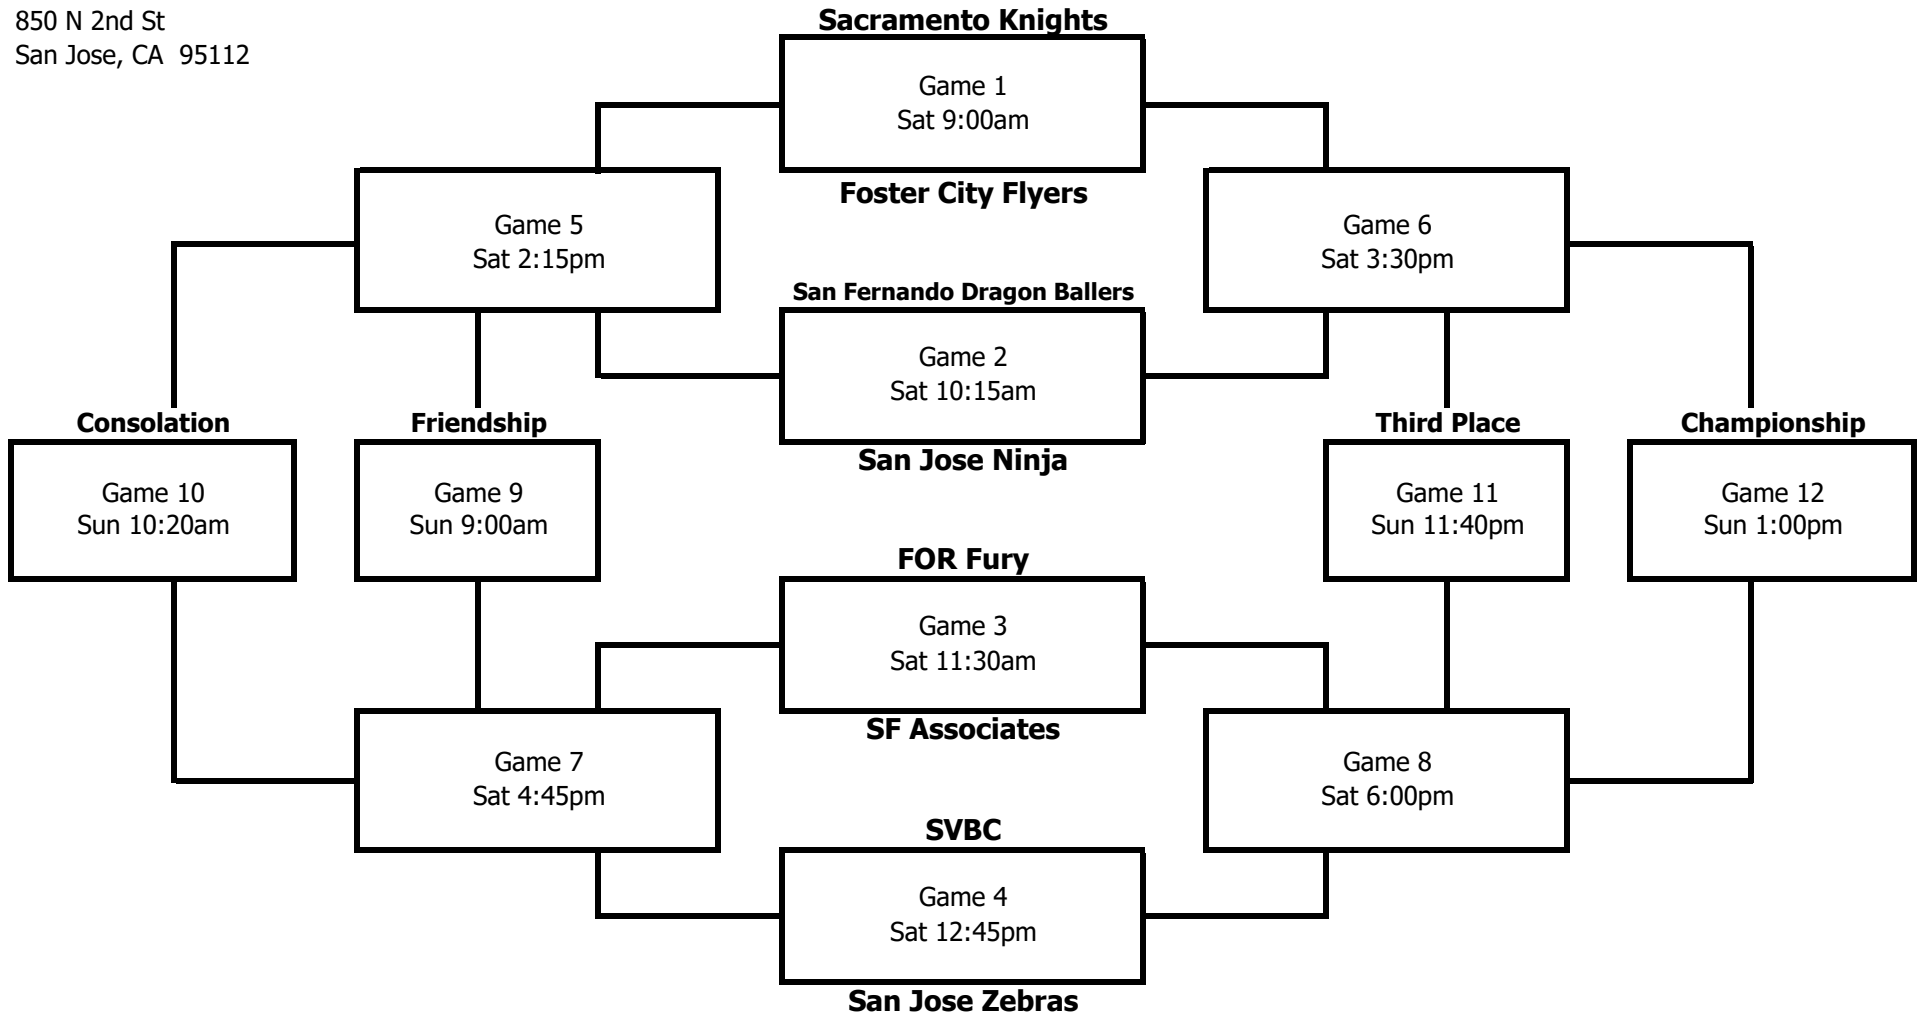

6th Grade Boys Division
 Muwekma Ohlone Middle School
 850 N 2nd St
 San Jose, CA 95112

Bottom of bracket is home team and wears white
Ninjas are always home and wear black