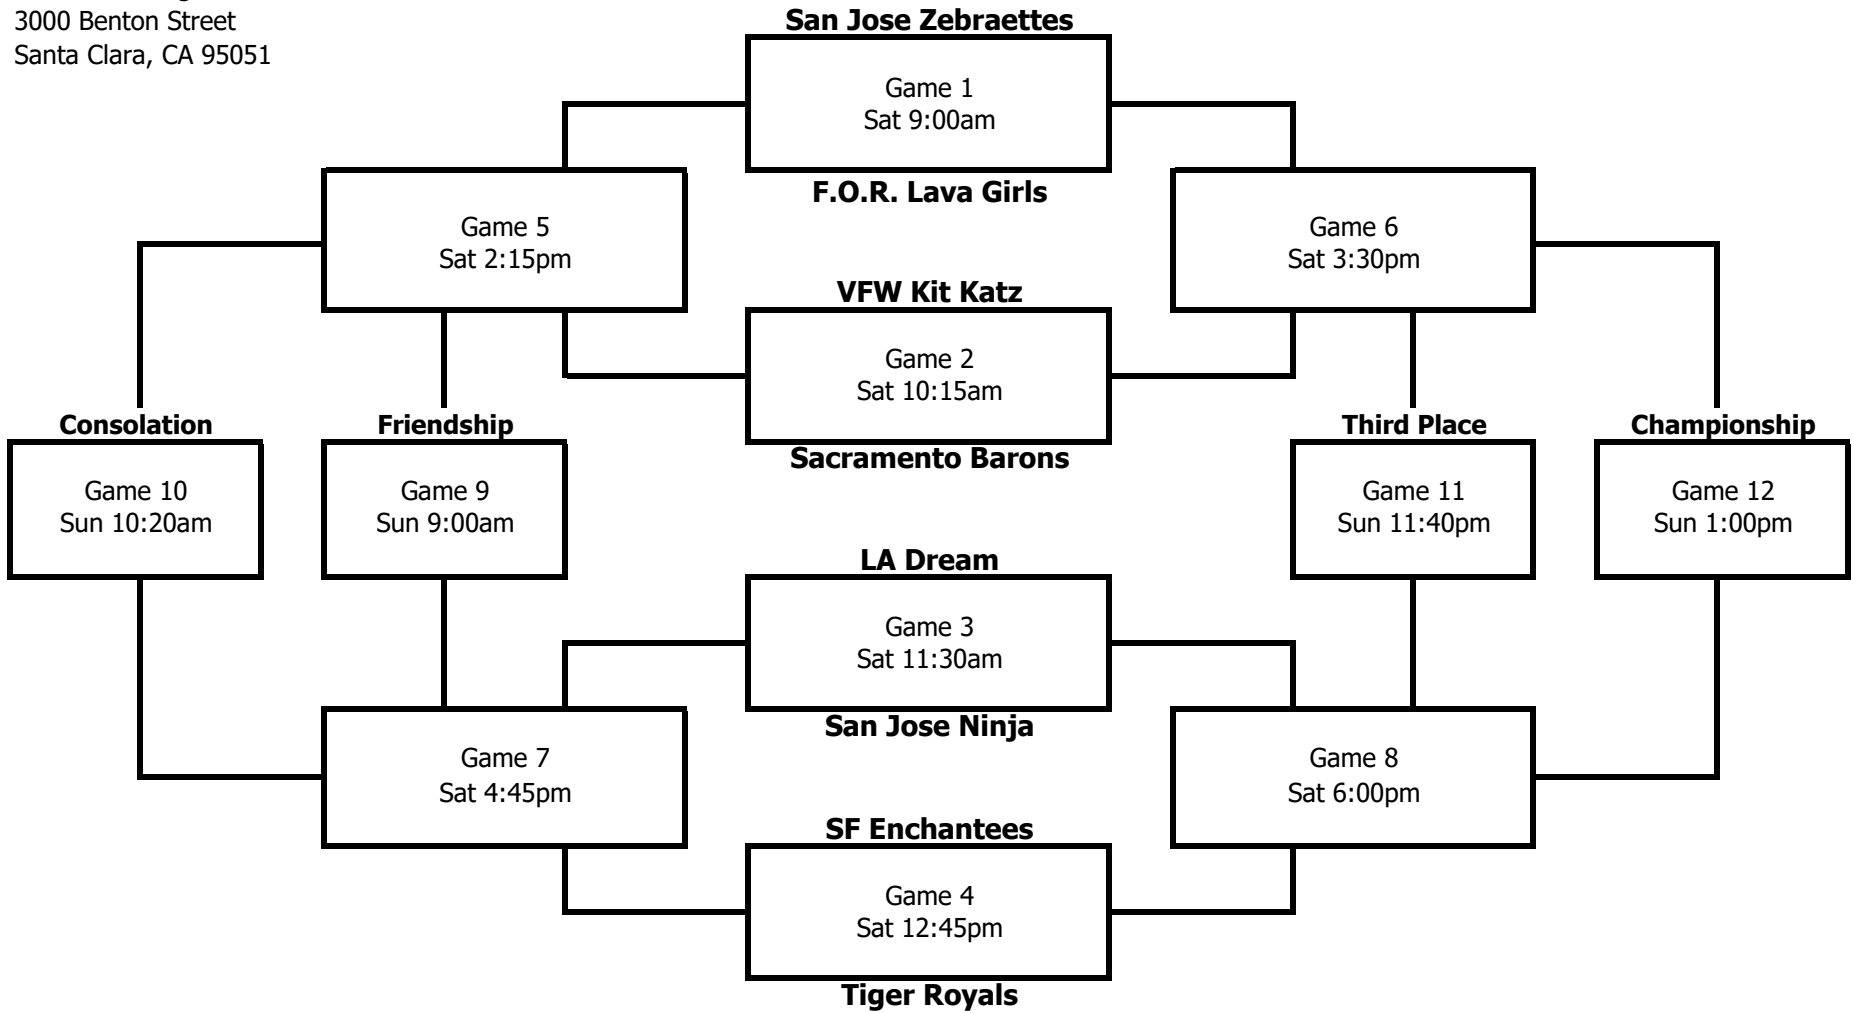

12th Grade Girls Division

Santa Clara High School
3000 Benton Street
Santa Clara, CA 95051

Bottom of bracket is home team and wears white

Ninjas are always home and wear black