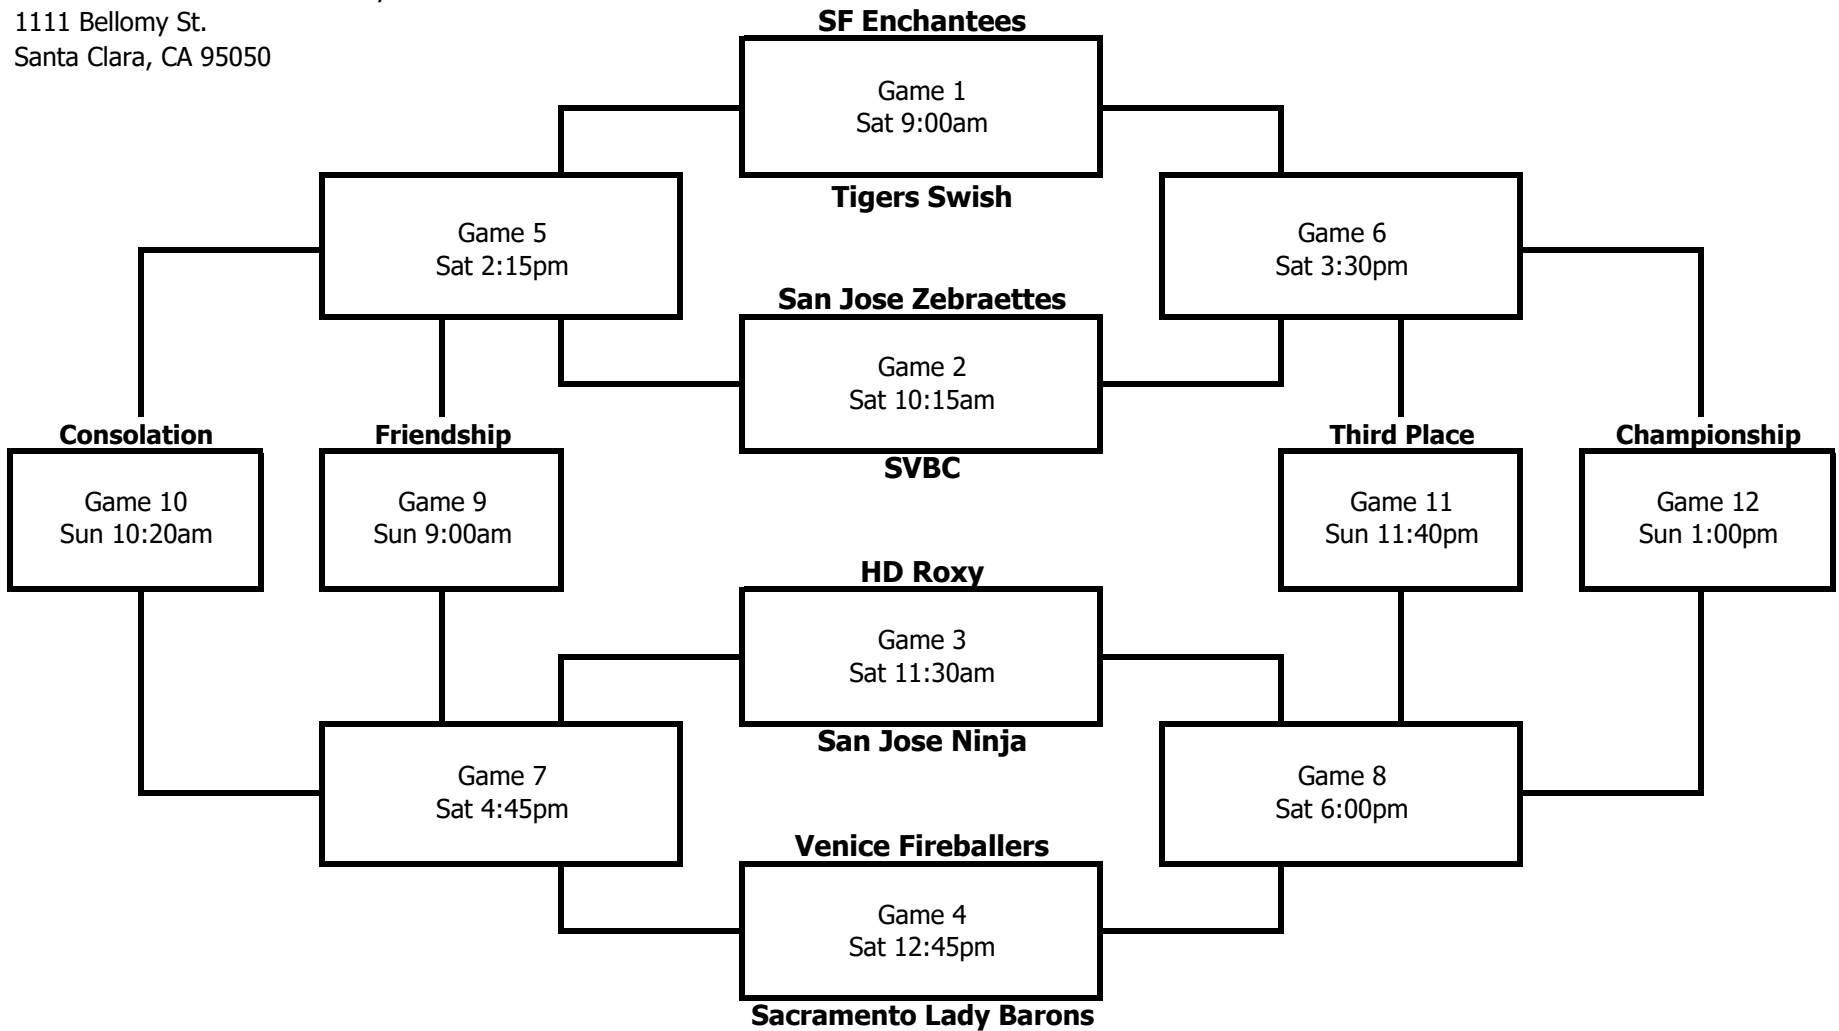

11th Grade Girls Division

Buchser Middle School - Main Gym

1111 Bellomy St.

Santa Clara, CA 95050

Bottom of bracket is home team and wears white

Ninjas are always home and wear black