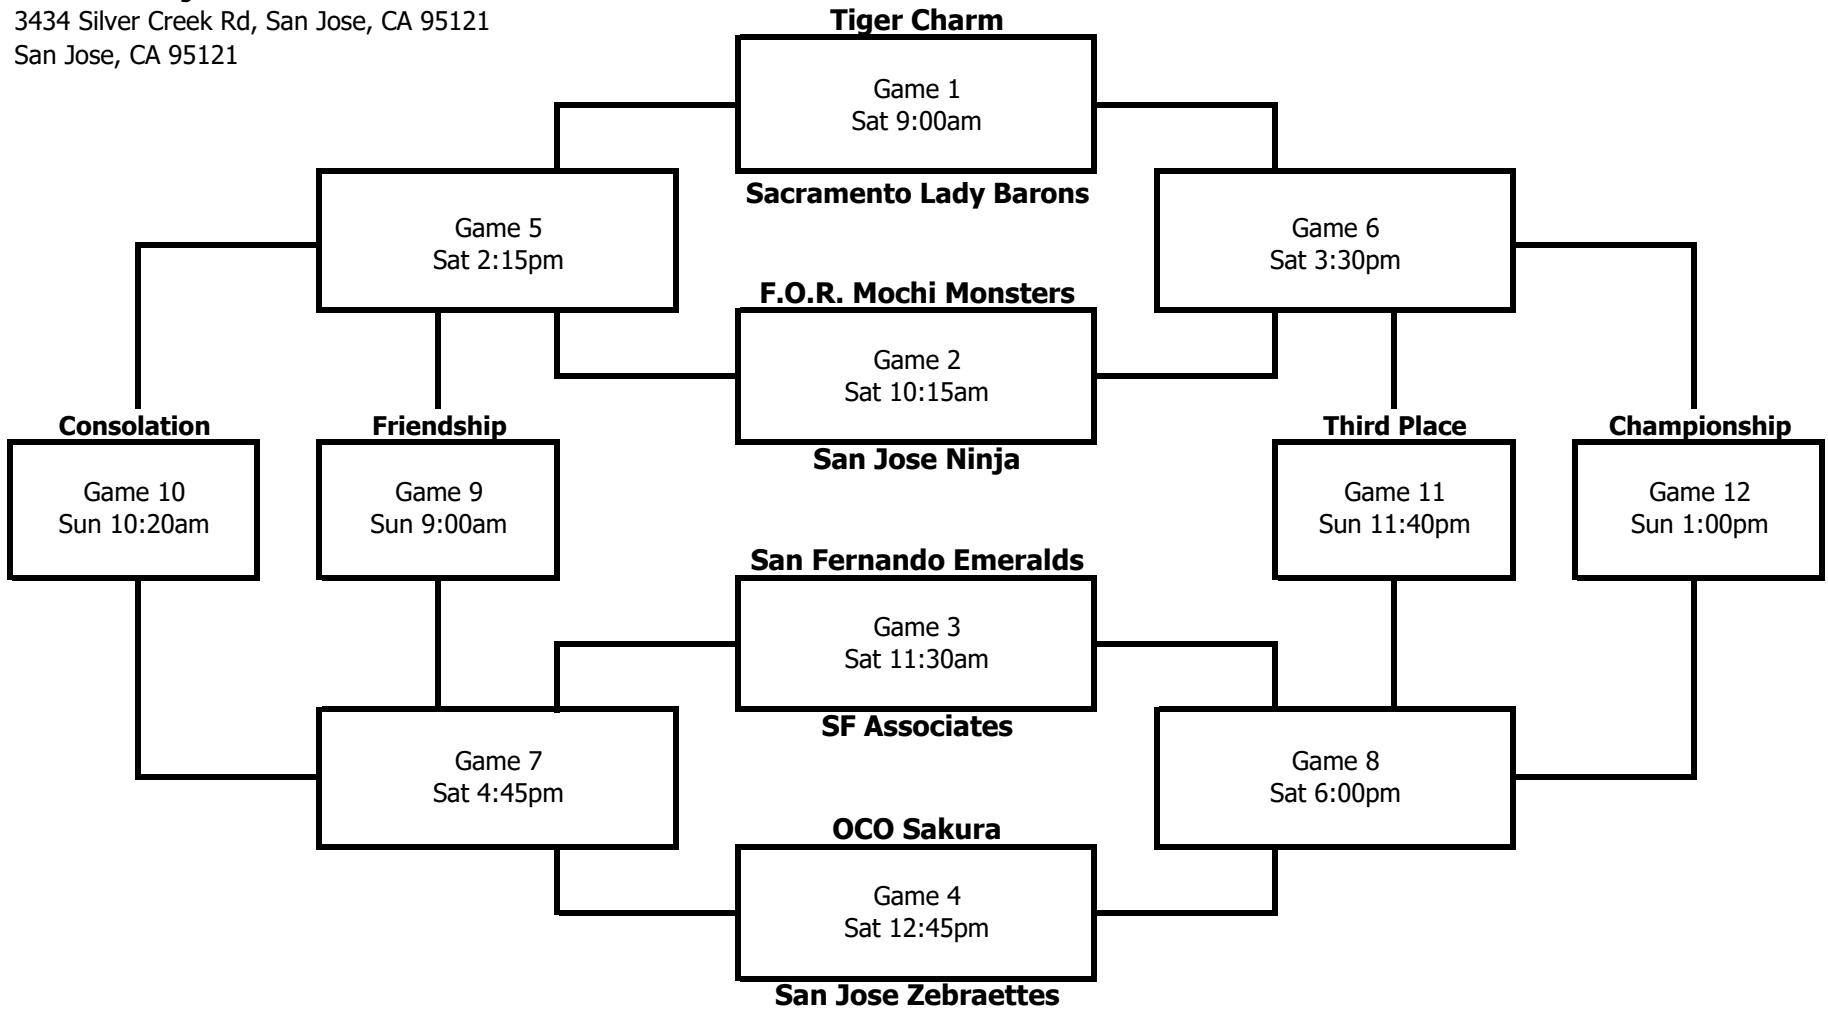

10th Grade Girls Division

Silver Creek High School
3434 Silver Creek Rd, San Jose, CA 95121
San Jose, CA 95121

Bottom of bracket is home team and wears white

Ninjas are always home and wear black