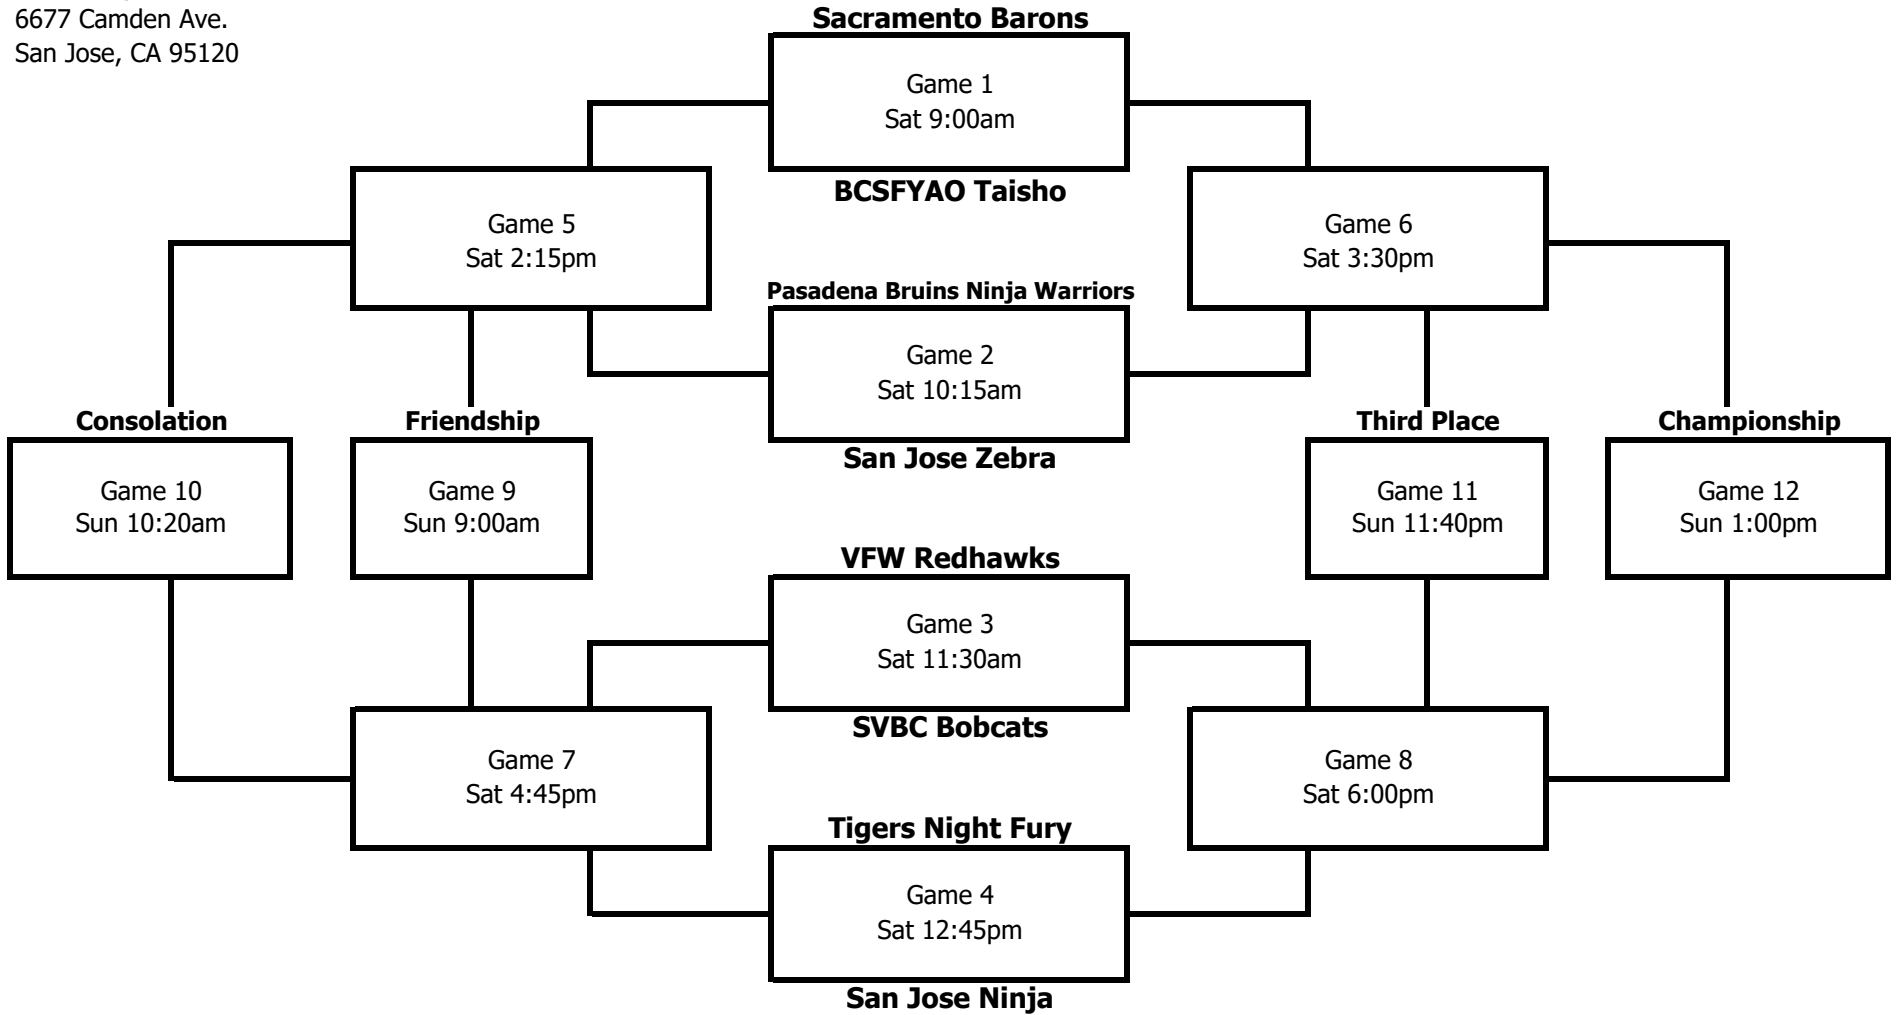

**10th Grade Boys Division**

Leland High School  
6677 Camden Ave.  
San Jose, CA 95120

**Bottom of bracket is home team and wears white**

**Ninjas are always home and wear black**