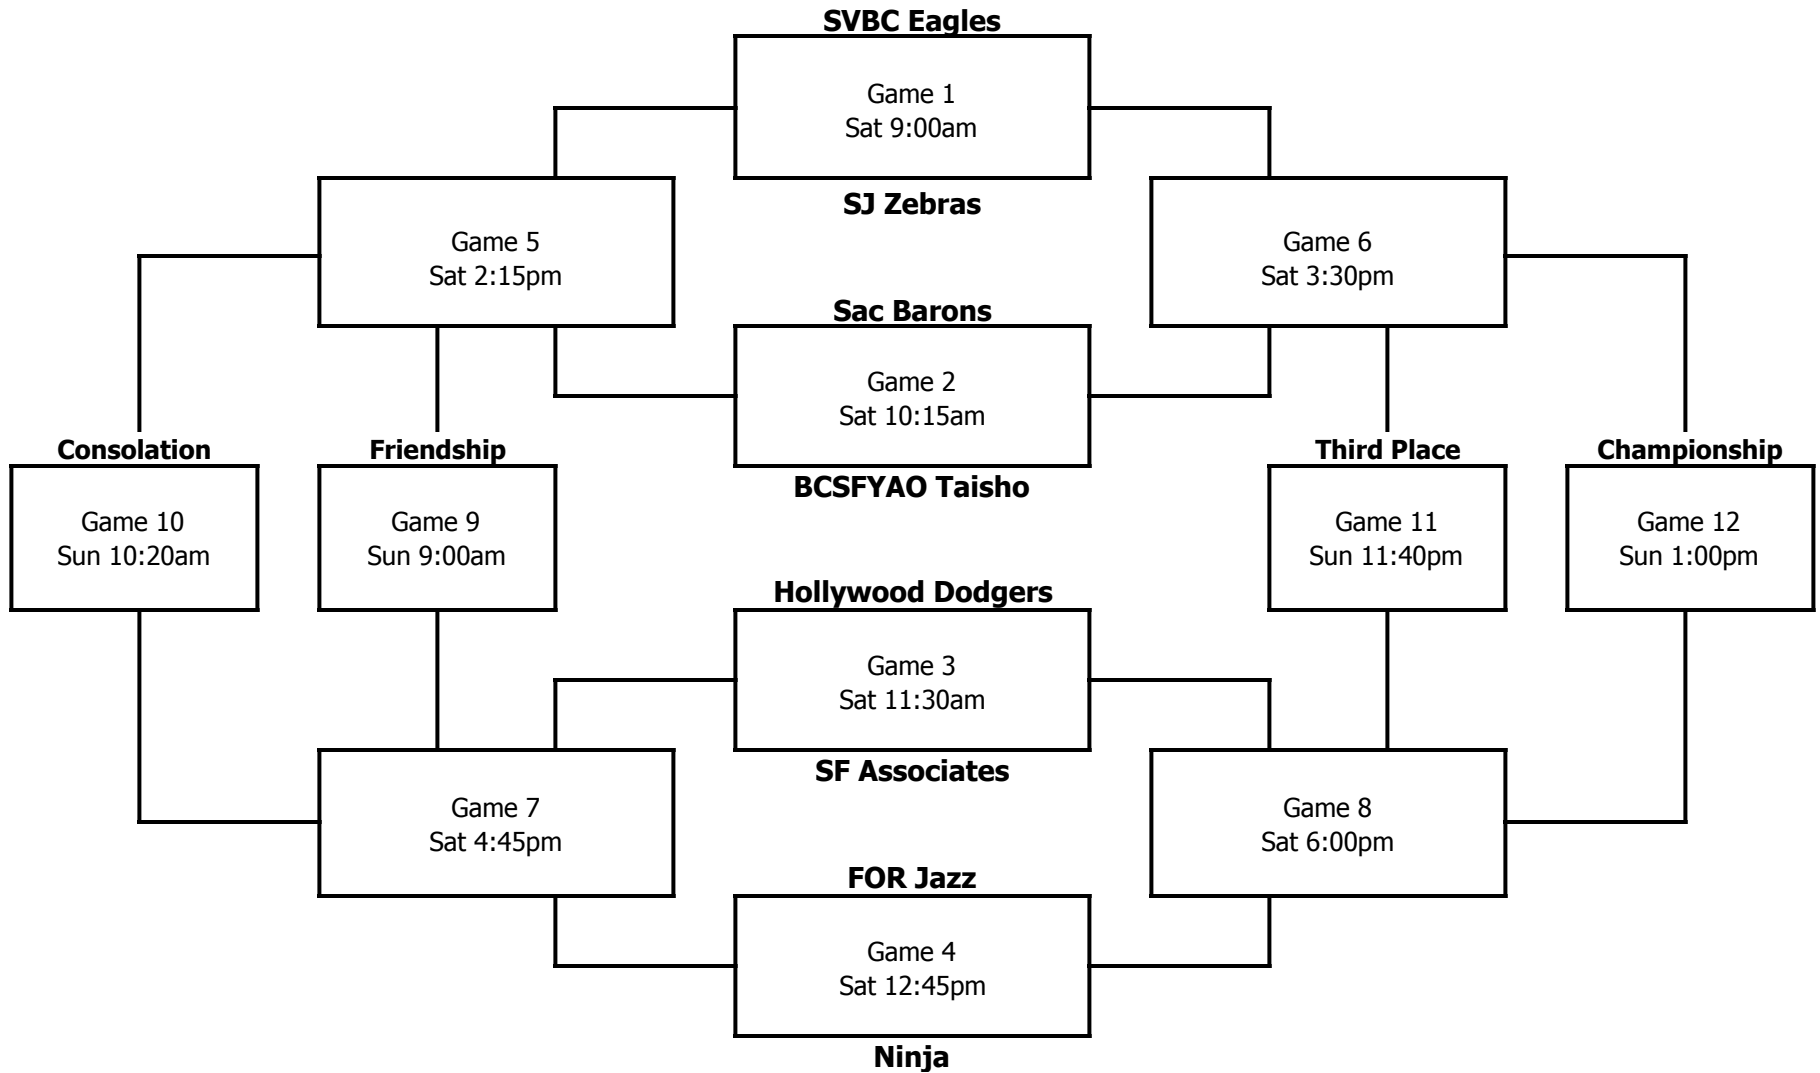

12th Grade Boys Division

Bottom of bracket is home team and wears white

Ninjas are always home and wear black